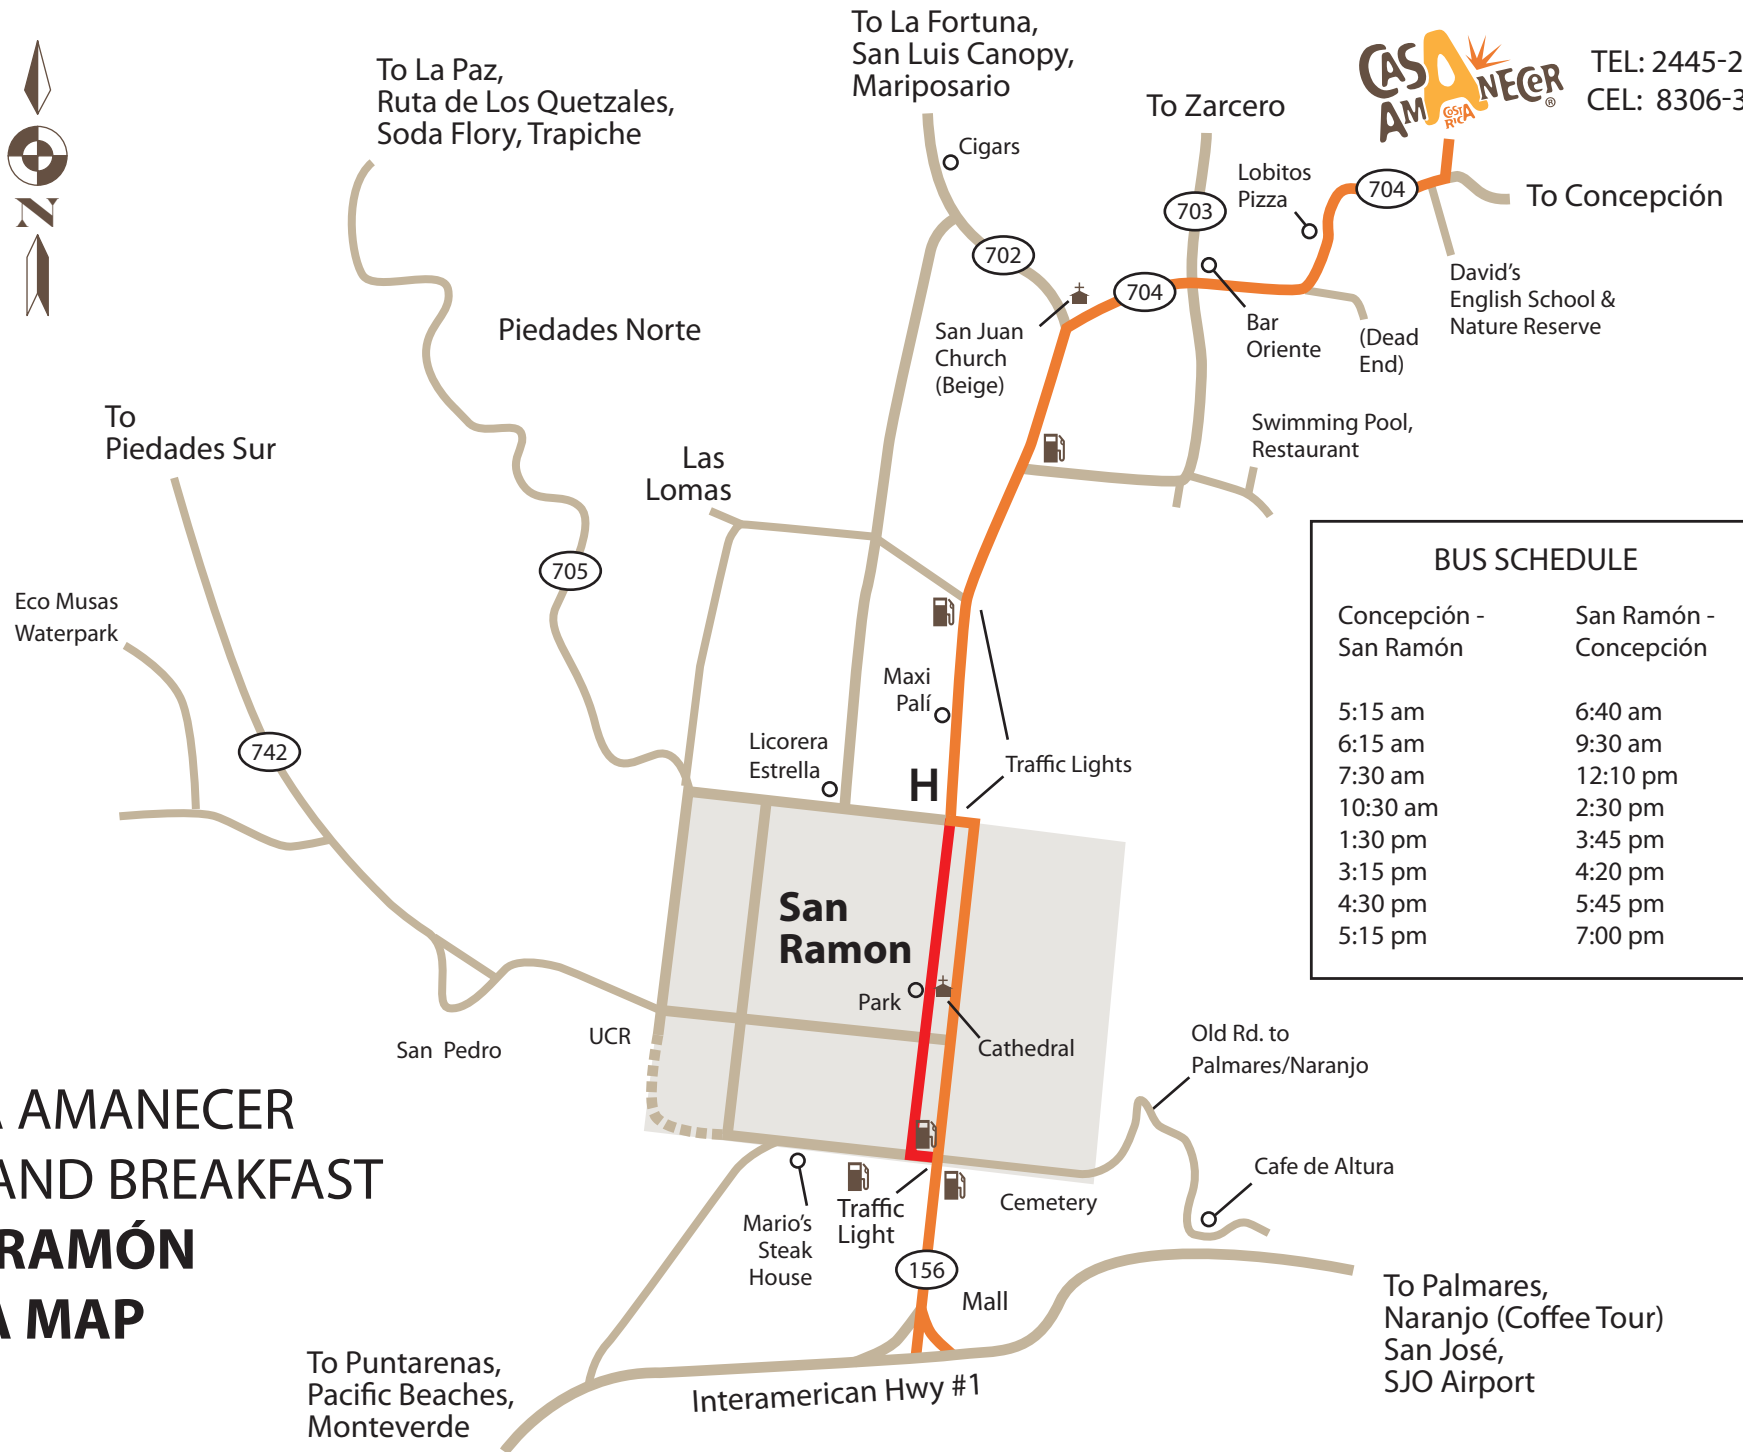

TEL: 2445-2100
CEL: 8306-3159

CASA AMANECER BED AND BREAKFAST SAN RAMÓN AREA MAP

BUS SCHEDULE	
Concepción - San Ramón	San Ramón - Concepción
5:15 am	6:40 am
6:15 am	9:30 am
7:30 am	12:10 pm
10:30 am	2:30 pm
1:30 pm	3:45 pm
3:15 pm	4:20 pm
4:30 pm	5:45 pm
5:15 pm	7:00 pm

To Puntarenas,
Pacific Beaches,
Monteverde

To Palmares,
Naranjo (Coffee Tour)
San José,
SJO Airport