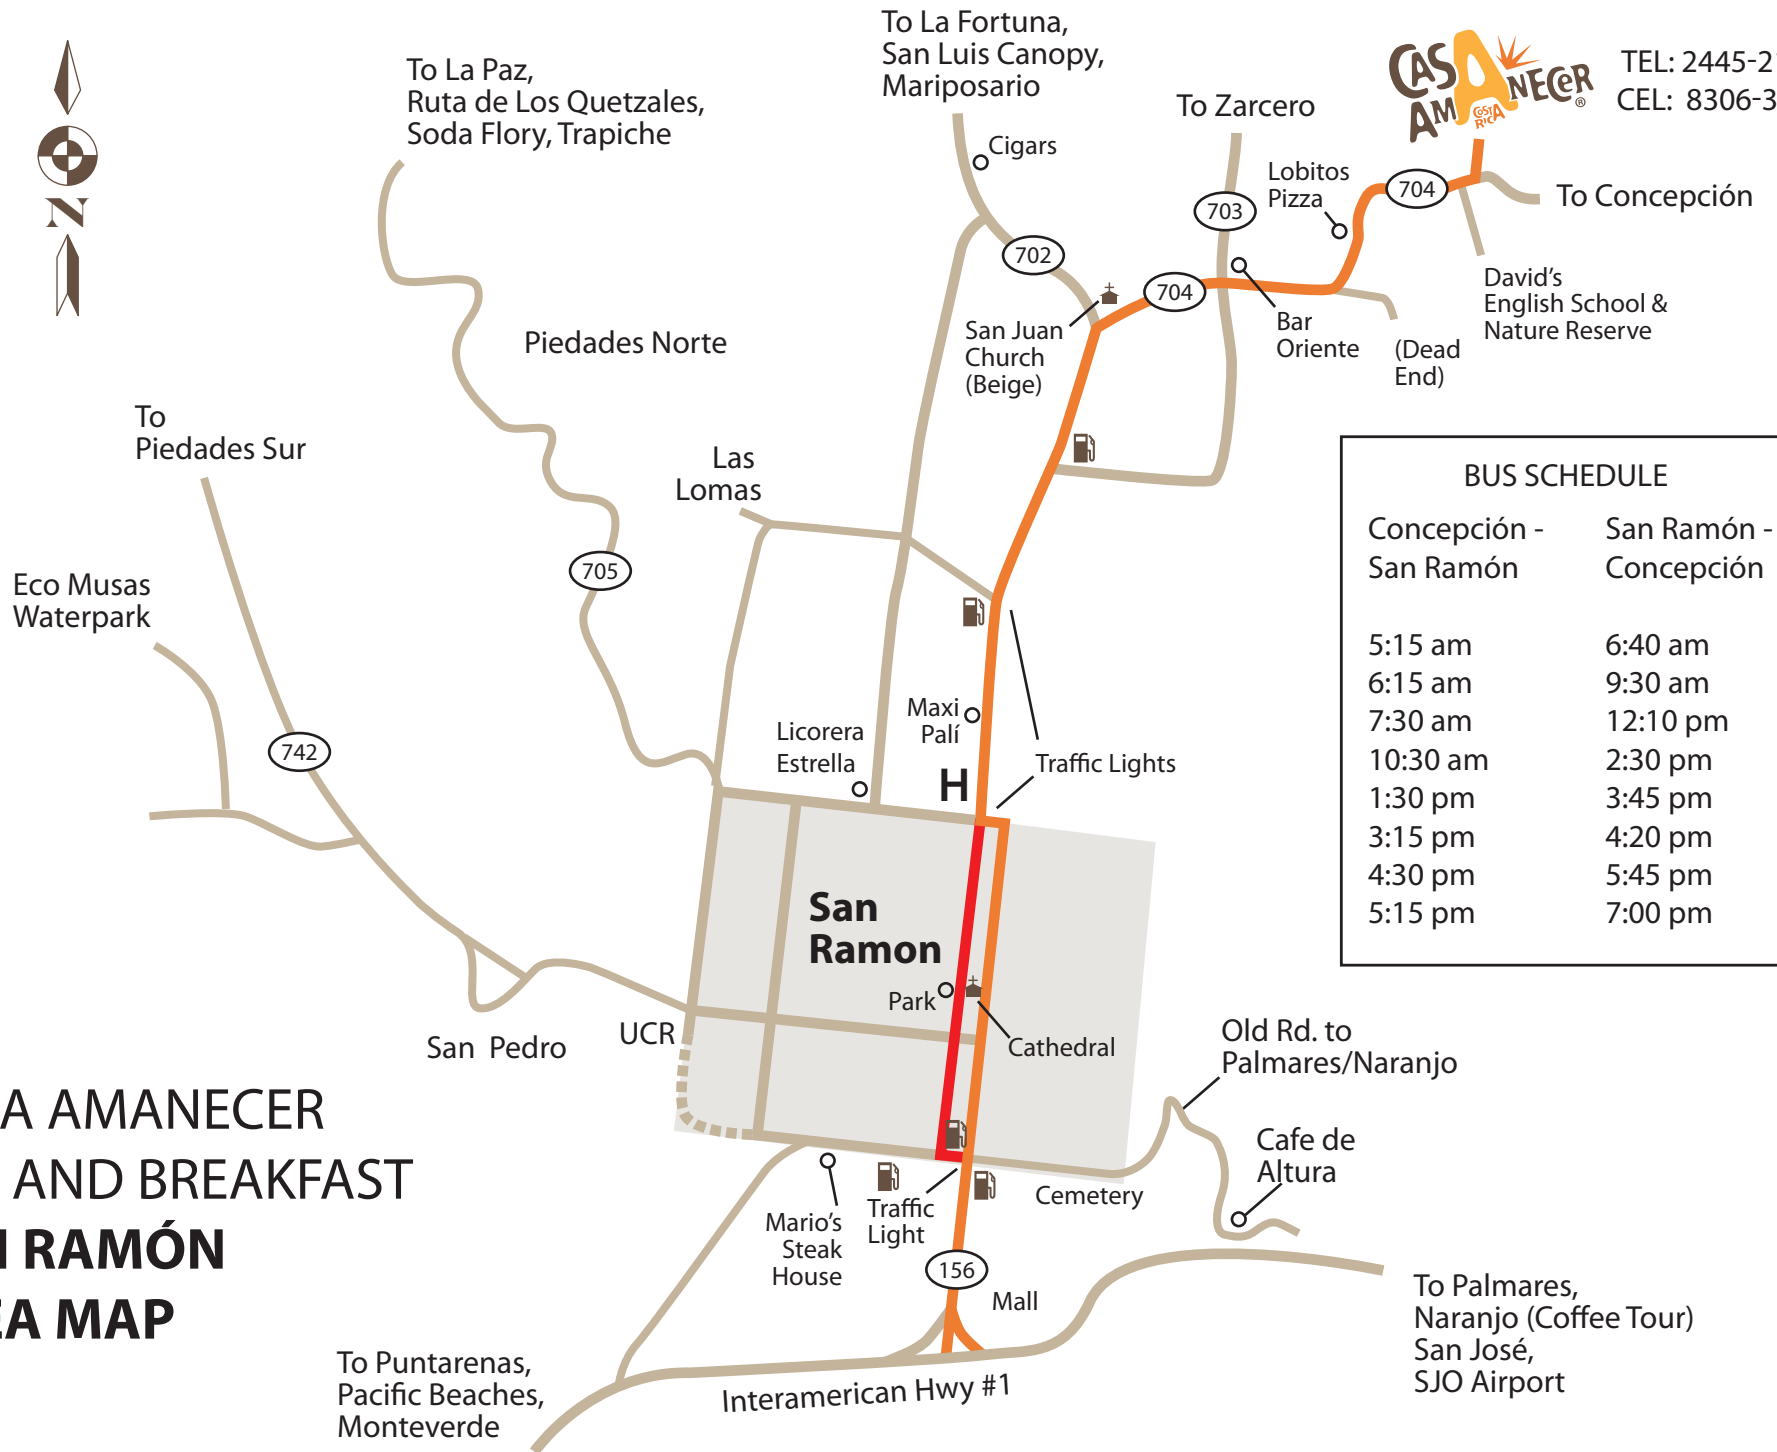

TEL: 2445-2100
CEL: 8306-3159

CASA AMANECER BED AND BREAKFAST SAN RAMÓN AREA MAP

BUS SCHEDULE	
Concepción - San Ramón	San Ramón - Concepción
5:15 am	6:40 am
6:15 am	9:30 am
7:30 am	12:10 pm
10:30 am	2:30 pm
1:30 pm	3:45 pm
3:15 pm	4:20 pm
4:30 pm	5:45 pm
5:15 pm	7:00 pm

To Puntarenas,
Pacific Beaches,
Monteverde

Interamerican Hwy #1

To Palmares,
Naranjo (Coffee Tour)
San José,
SJO Airport

To La Paz,
Ruta de Los Quetzales,
Soda Flory, Trapiche

To La Fortuna,
San Luis Canopy,
Mariposario

To Zarcero

To Concepción

David's
English School &
Nature Reserve

To
Piedades Sur

Eco Musas
Waterpark

Piedades Norte

Las
Lomas

Licorera
Estrella

Maxi
Palí

Traffic Lights

**San
Ramon**

Park

Cathedral

Old Rd. to
Palmares/Naranjo

Cafe de
Altura

Cemetery